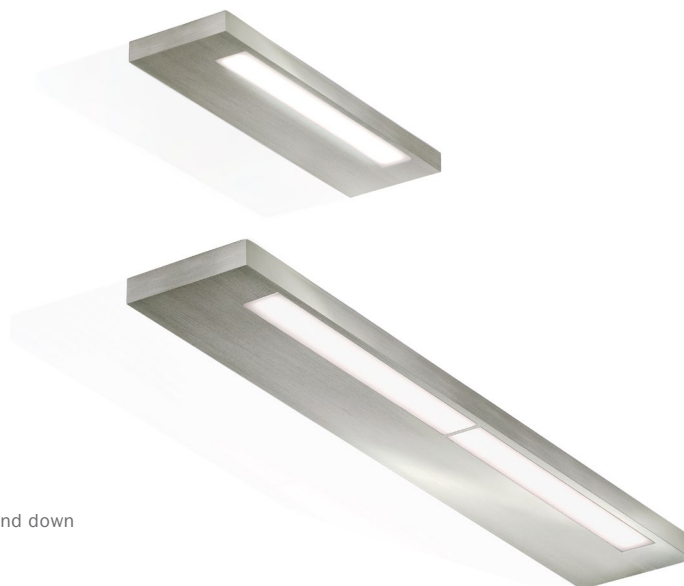

alle / all:
Lichtfarbe / Light colour 3000° K
Lichtaustritt oben und unten / Light beam up and down
Chrom / Chrome
Neu Nickel satiniert / **New** Nickel satin
Acrylglas satiniert / Acrylic glass satin
*Angaben zur Energieeffizienz siehe Preisliste /
Energy efficiency information see pricelist