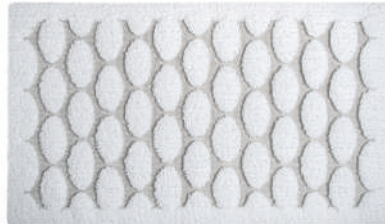

BATH RUG | PETALO

85% COTTON + 10% VISCOSE
+ 5% LINEN

50 x 80cm 311 46 31 20003
60 x 100cm 311 46 41 20003

Anti Slip Silicone Backing

Structure richness: both woven and tufting