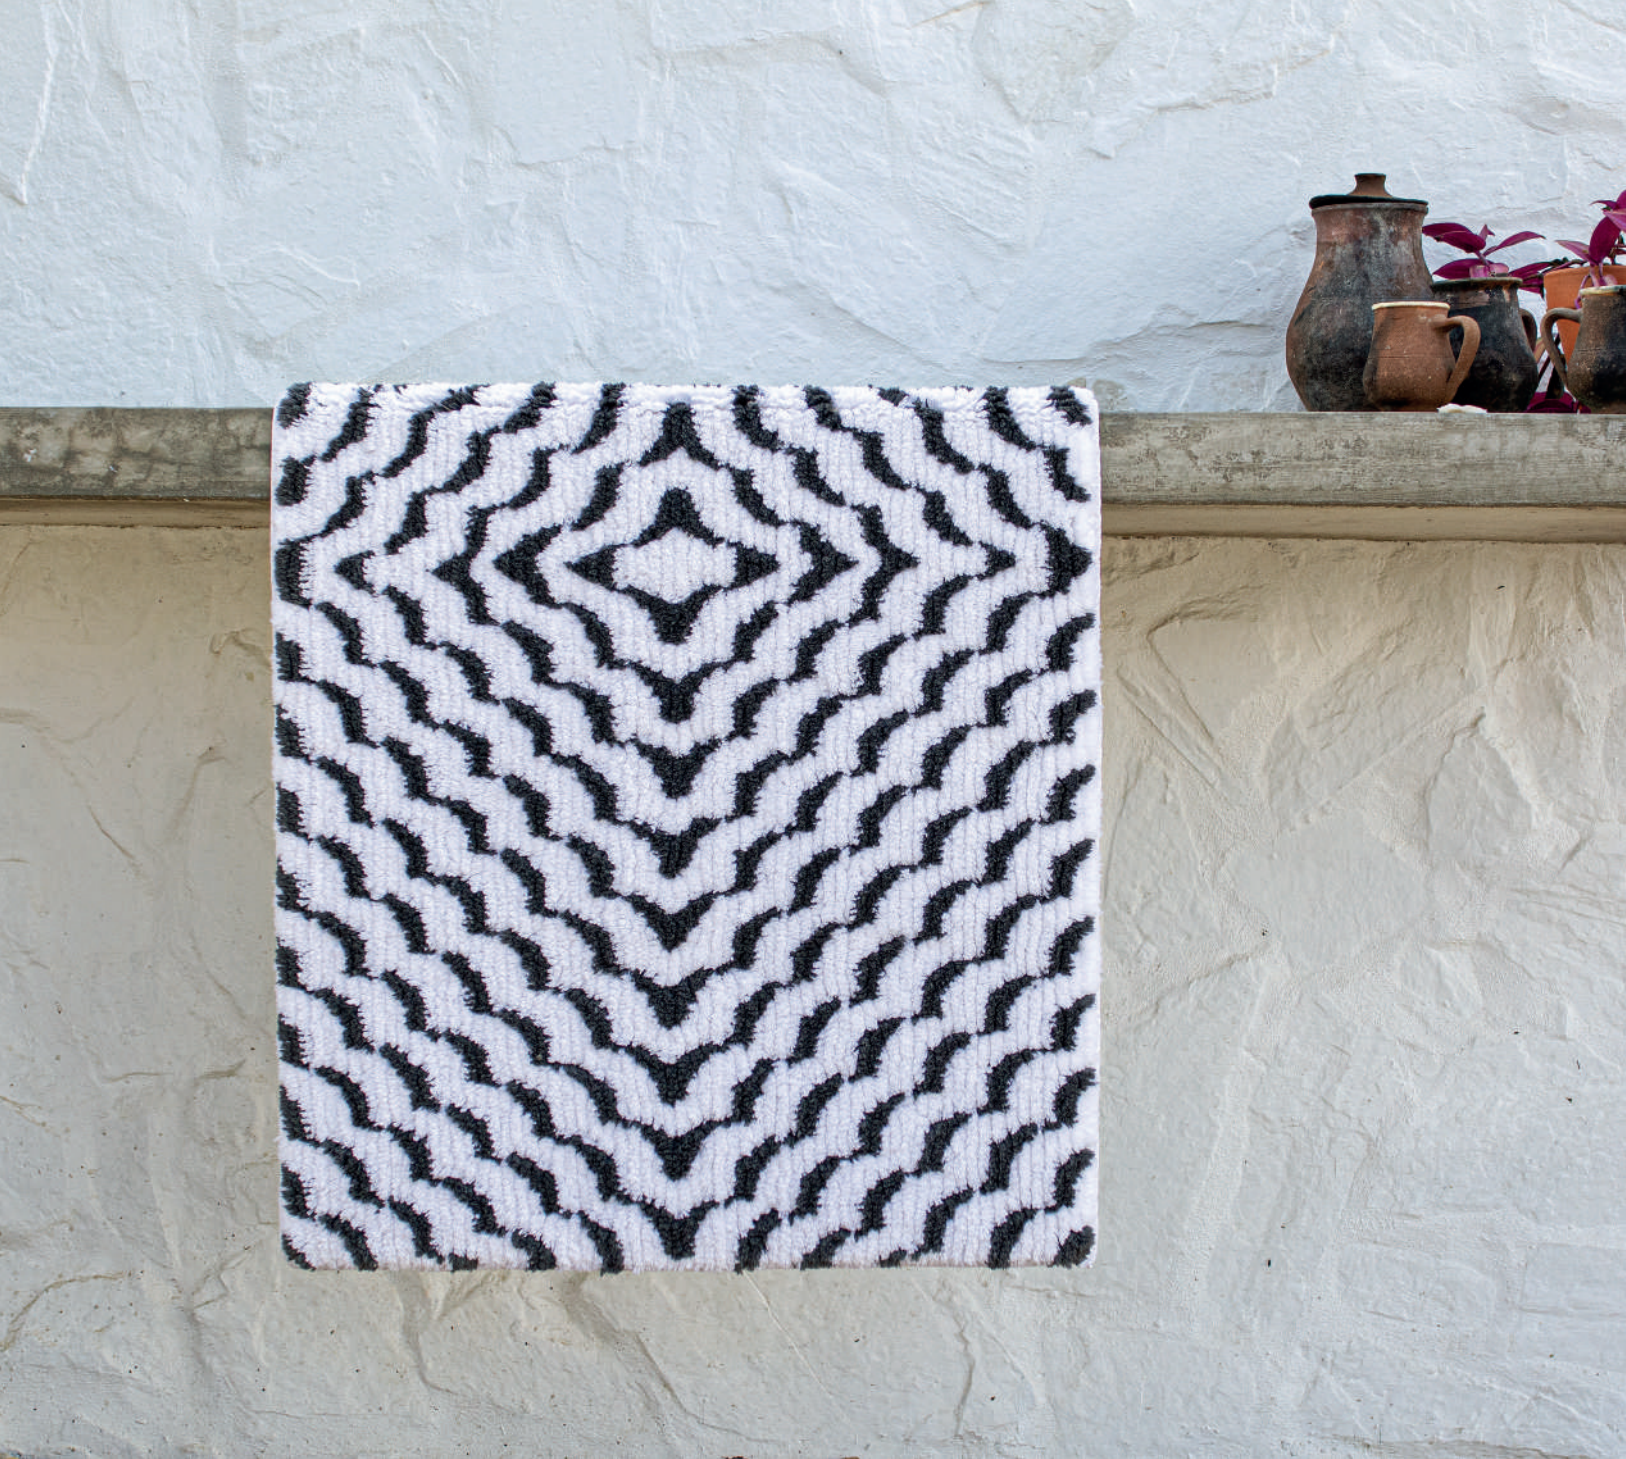

STORM 10001