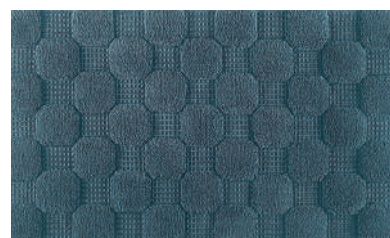

New PEACOCK 23957