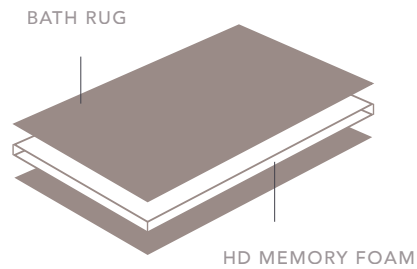

Innovation

MY COTTON CLOUD

It's heaven at your feet

A unique and innovative new product concept delivering comfort for your bath. A truly washable bath rug with removable foam and luxurious feeling.

Featuring wonderful volume and softness the high density removable memory foam allows the rug to be machine washed and dried quicker, saving time and energy. The perfect combination of beautiful style, supreme luxury and immense comfort.

More details on page 32.

ULTIMATE LUXURY EXTRA COMFORT BATH RUG

OVERVIEW

Integrated and removable high density memory foam

Energy efficiency - lighter in the washing machine

Truly machine washable and dryable due to the easy removable memory foam

Tested for harmful substances (according to oekotex standard 100)

Extra volume and softness

Durable - outperforms