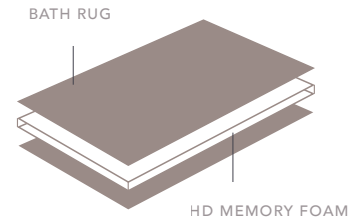

New

EGOIST CLOUD

Bath rug

100% SUPERIOR COTTON | 3800 GSM

A truly washable bath rug with removable foam and luxurious feeling. Featuring wonderful volume and softness. The high density removable memory foam is the perfect combination of beautiful style, supreme luxury and immense comfort.

60 x 100cm 311 42 41 ...
70 x 120cm 311 42 51 ...

WHITE 20003