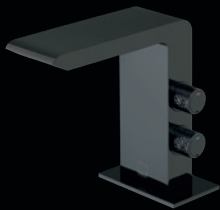

**INSPIRED BY
THE POWER AND
BEAUTY OF WATER.**

Designed by Jo Love, Omika Noir encompasses the well-being elements of nature, delivering a sensory spa experience that redefines bathroom living as we know it.

Mono
Basin Mixer

IND-0M1100/SB-PB
H₂ECO®