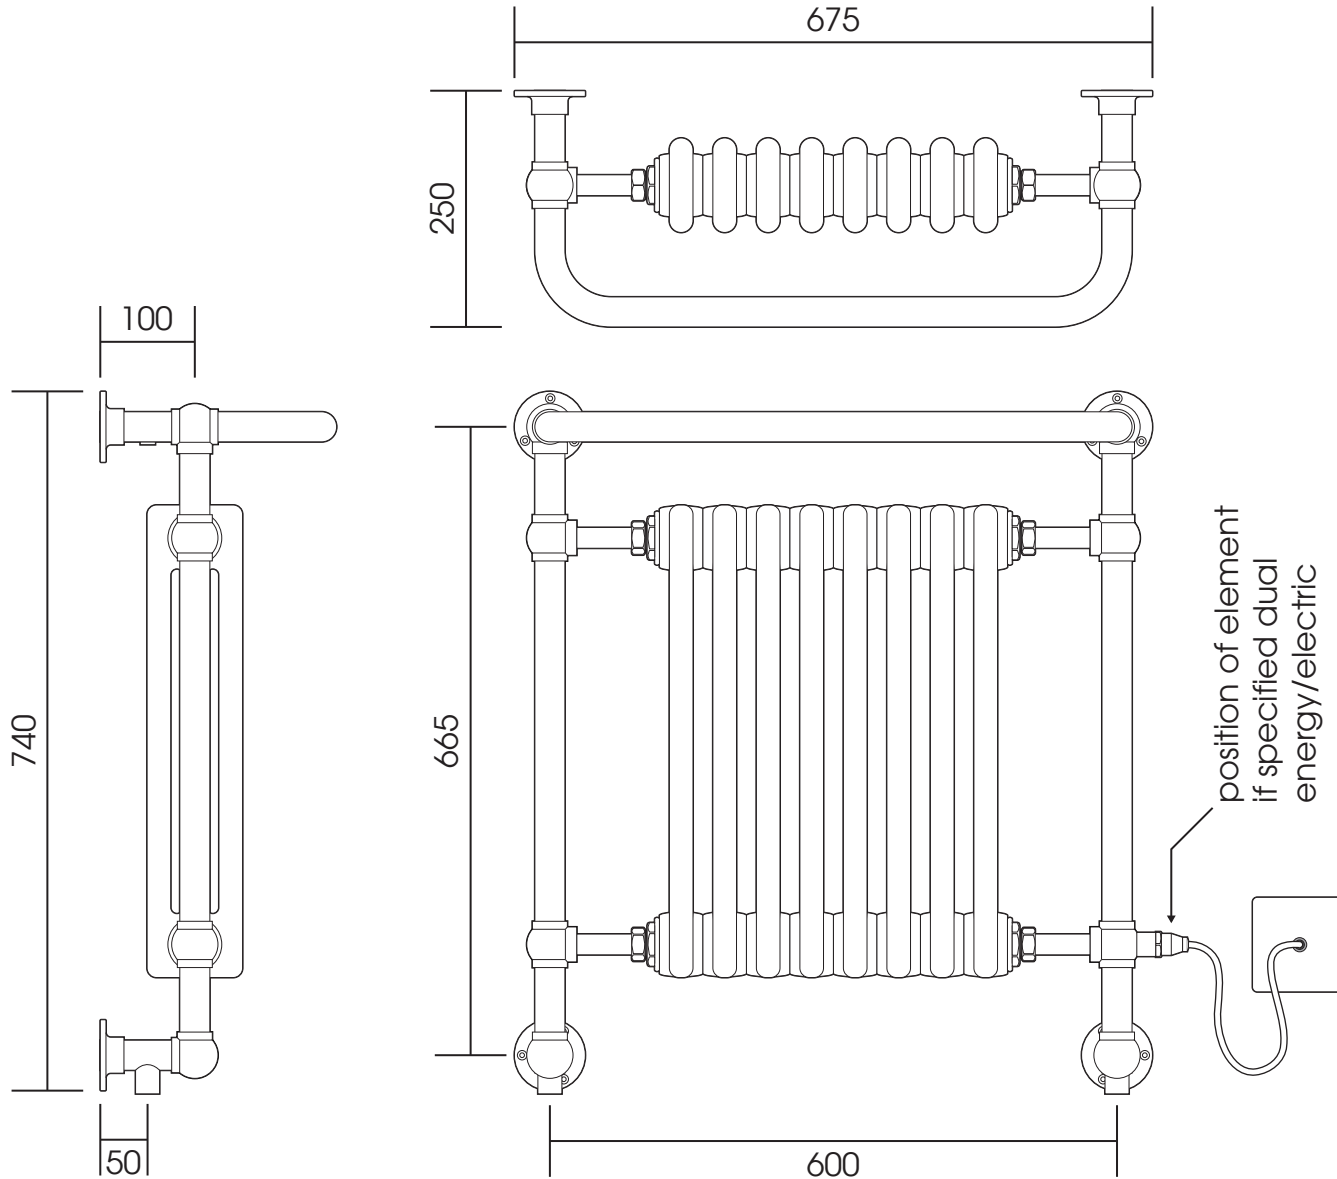

LG005B

Height: 740
Width: 675
Depth: 250

Tube \varnothing : 31.8
Output @ 50°C Δ T: 541 W
Elec. element if specified: 400 W

All dimensions in millimetres

SCALE 1:8

Manufactured from ISO/CEN CuZn30As (BS CZ126) brass tube