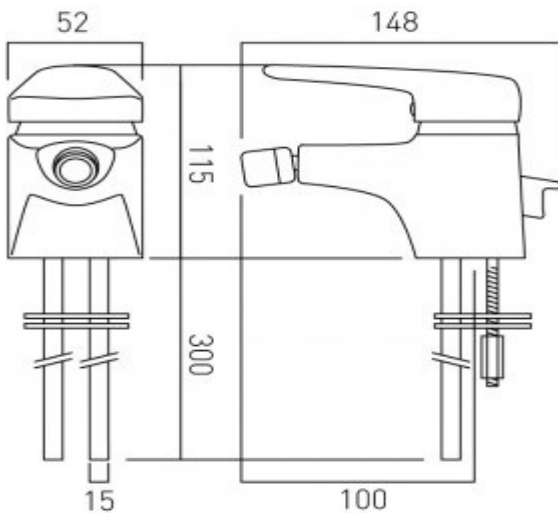

it's a personal experience
taps | showering | accessories

technical sheet
product code: CHE-110-C/P

technical drawing:

description: mono bidet mixer
single lever
deck mounted
with pop-up waste
with water flow aerator
with water flow straightener
ceramic cartridge CAR-K40B
2 x 1/2" (nut) x 300mm flexipipe connections
deck mount drill hole diameter 32mm

finishes: chrome

 recommended flow regulator product code: FR-100/5-PLA

guarantee: 12 year guarantee

minimum operating pressure: 0.2 bar LP

flow rate at 3.0 bar flow pressure: 17 l/min

'mixed measurements' refers to equal hot and cold water supply
flow rate for unregulated flow unless flow regulator fitted as standard