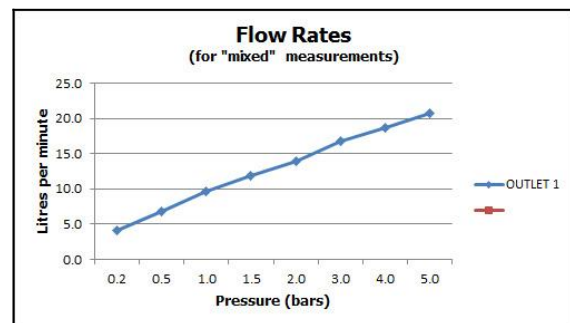

it's a personal experience
taps | showering | accessories

technical sheet
product code: CHE-110-C/P

technical drawing:

description: mono bidet mixer
single lever
deck mounted
with pop-up waste
with water flow aerator
with water flow straightener
ceramic cartridge CAR-K40B
2 x 1/2" (nut) x 300mm flexipipe connections
deck mount drill hole diameter 32mm

finishes: chrome

 recommended flow regulator product code: FR-100/5-PLA

guarantee: 12 year guarantee

minimum operating pressure: 0.2 bar LP

flow rate at 3.0 bar flow pressure: 17 l/min

'mixed measurements' refers to equal hot and cold water supply
flow rate for unregulated flow unless flow regulator fitted as standard