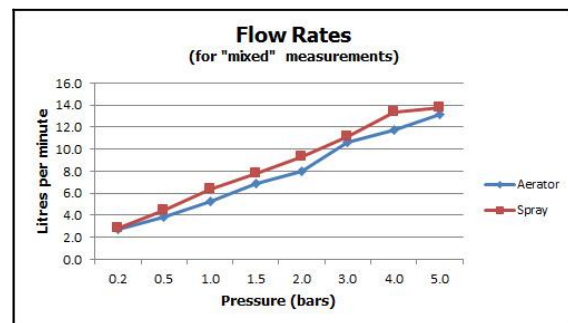

technical drawing:

description: mono sink mixer
single lever
deck mounted
with swivel spout
with pull out hand spray
with shower spray type head aerator
ceramic cartridge CAR-K40A
2 x 1/2" (nut) x 300mm flexipipe connections
deck mount drill hole diameter 38mm

finishes: chrome

H₂O Eco recommended flow regulator product code: FR-FLEXI/5-PLA

guarantee: 12 year guarantee

minimum operating pressure: 1.0 bar MP

flow rate at 3.0 bar flow pressure: Aerator: 11, Spray: 11 l/min

'mixed measurements' refers to equal hot and cold water supply
flow rate for unregulated flow unless flow regulator fitted as standard