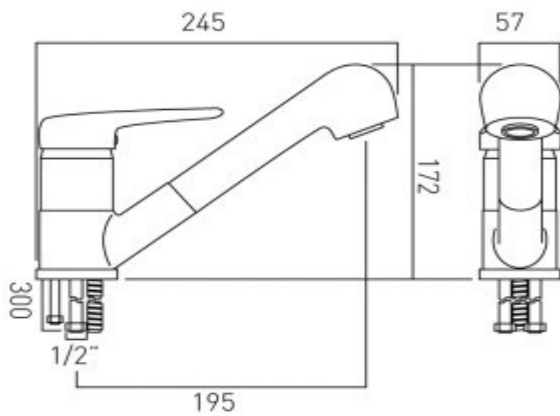

technical drawing:

description: mono sink mixer
single lever
deck mounted
with swivel spout
with pull out hand spray
with shower spray type head aerator
ceramic cartridge CAR-K40A
2 x 1/2" (nut) x 300mm flexipipe connections
deck mount drill hole diameter 38mm

finishes: chrome

H₂O Eco recommended flow regulator product code: FR-FLEXI/5-PLA

guarantee: 12 year guarantee

minimum operating pressure: 1.0 bar MP

flow rate at 3.0 bar flow pressure: Aerator: 11, Spray: 11 l/min

'mixed measurements' refers to equal hot and cold water supply
flow rate for unregulated flow unless flow regulator fitted as standard