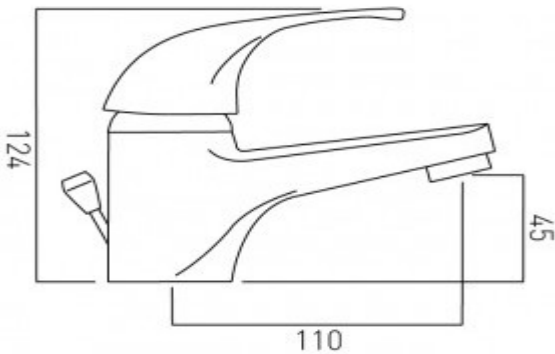

it's a personal experience
taps | showering | accessories

technical sheet
product code: MAT-100-C/P

technical drawing:

description: mono basin mixer
single lever
deck mounted
with pop-up waste
with water flow aerator
ceramic cartridge CAR-K40A/MAT
2 x 1/2" (nut) x 340mm flexipipe connections
deck mount drill hole diameter 35mm

finishes: chrome

H₂O Eco recommended flow regulator product code: FR-100/5-PLA

guarantee: 12 year guarantee

minimum operating pressure: 0.2 bar LP

flow rate at 3.0 bar flow pressure: 14 l/min

'mixed measurements' refers to equal hot and cold water supply
flow rate for unregulated flow unless flow regulator fitted as standard