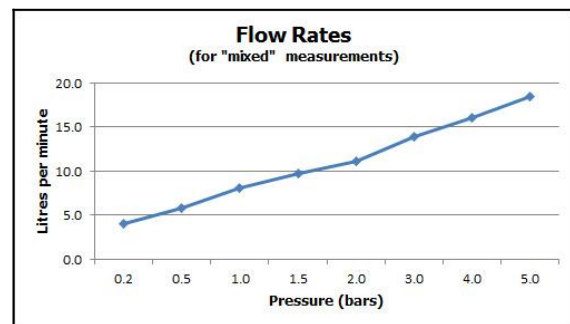

it's a personal experience
taps | showering | accessories

technical sheet
product code: MAT-100-C/P

technical drawing:

description: mono basin mixer
single lever
deck mounted
with pop-up waste
with water flow aerator
ceramic cartridge CAR-K40A/MAT
2 x 1/2" (nut) x 340mm flexipipe connections
deck mount drill hole diameter 35mm

finishes: chrome

H₂O Eco recommended flow regulator product code: FR-100/5-PLA

guarantee: 12 year guarantee

minimum operating pressure: 0.2 bar LP

flow rate at 3.0 bar flow pressure: 14 l/min

'mixed measurements' refers to equal hot and cold water supply
flow rate for unregulated flow unless flow regulator fitted as standard