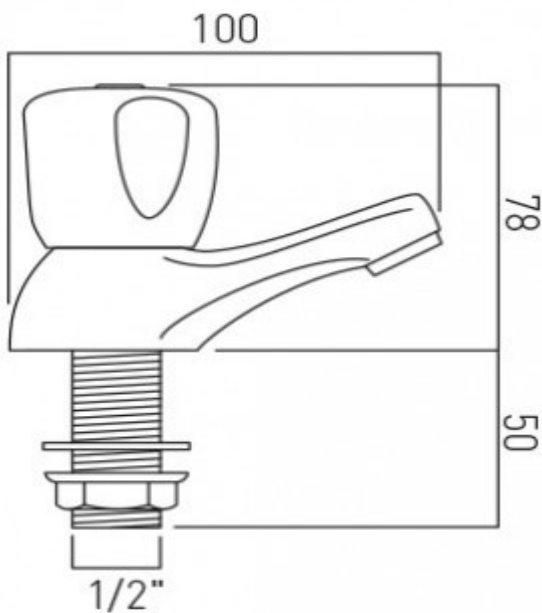

it's a personal experience
taps | showering | accessories

technical sheet
product code: WAR-206/CD-C/P

technical drawing:

description: basin pillar taps
deck mounted
with water flow straightener
cold ceramic cartridge AST-VALVE/CD/CL-1/2
hot ceramic cartridge AST-VALVE/CD/HT-1/2
1/2" x 50mm threaded tail connections
deck mount drill hole diameter 22mm

finishes: chrome

ECO recommended flow regulator product code: FR-106/4-PLA

guarantee: 12 year guarantee

minimum operating pressure: 0.2 bar LP

flow rate at 3.0 bar flow pressure: 21 l/min

'mixed measurements' refers to equal hot and cold water supply flow rate for unregulated flow unless flow regulator fitted as standard