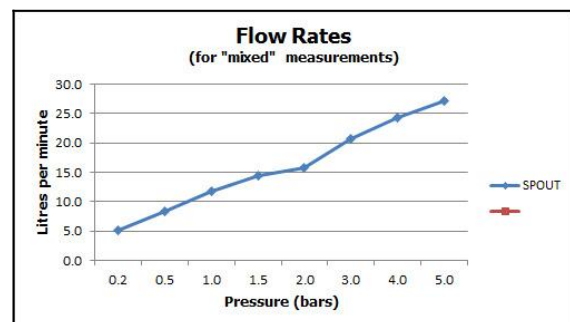

it's a personal experience
taps | showering | accessories

technical sheet
product code: WAR-206/CD-C/P

technical drawing:

description: basin pillar taps
deck mounted
with water flow straightener
cold ceramic cartridge AST-VALVE/CD/CL-1/2
hot ceramic cartridge AST-VALVE/CD/HT-1/2
1/2" x 50mm threaded tail connections
deck mount drill hole diameter 22mm

finishes: chrome

ECO recommended flow regulator product code: FR-106/4-PLA

guarantee: 12 year guarantee

minimum operating pressure: 0.2 bar LP

flow rate at 3.0 bar flow pressure: 21 l/min

'mixed measurements' refers to equal hot and cold water supply flow rate for unregulated flow unless flow regulator fitted as standard