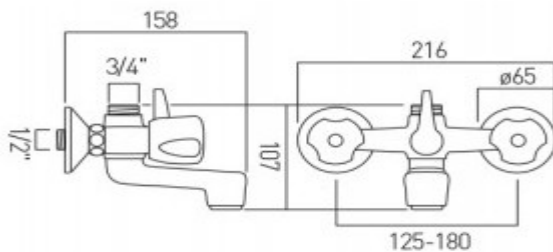

it's a personal experience
taps | showering | accessories

technical sheet
product code: WAR-221/CD-C/P

technical drawing:

description: exposed bath shower mixer
wall mounted
for use with rigid riser
with water flow straightener
cold ceramic cartridge AST-VALVE/CD/CL-1/2
hot ceramic cartridge AST-VALVE/CD/HT-1/2
1/2" x 3/4" x 40mm eccentrics
3/4" threaded outlet for rigid riser