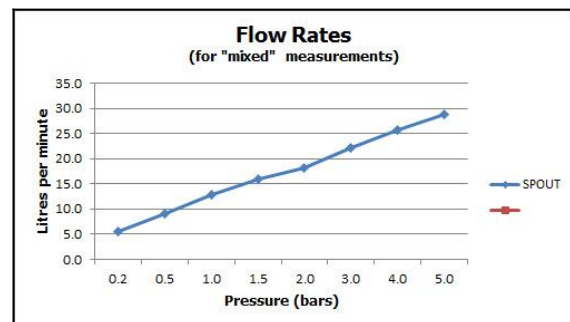

it's a personal experience  
taps | showering | accessories

technical sheet  
product code: WAR-260/CD-C/P

technical drawing:

**description:** angle valve 1/2" x 1/2"  
wall mounted  
supplied with hot and cold indices  
ceramic cartridge AST-VALVE/CD/CL-1/2  
1/2" male inlet  
1/2" male outlet

**finishes:** chrome

**guarantee:** 12 year guarantee

**minimum operating pressure:** 0.2 bar LP

**flow rate at 3.0 bar flow pressure:** 22 l/min

'mixed measurements' refers to equal hot and cold water supply  
flow rate for unregulated flow unless flow regulator fitted as standard