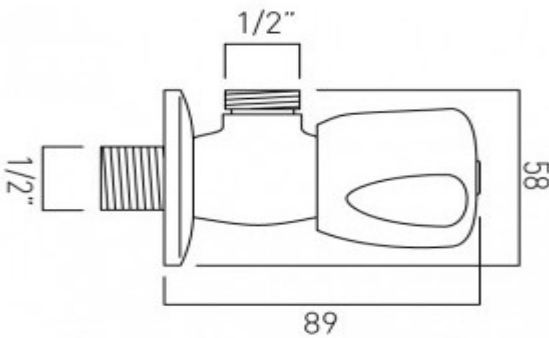

it's a personal experience  
taps | showering | accessories

technical sheet  
product code: WAR-260/CD-C/P

technical drawing:

**description:** angle valve 1/2" x 1/2"  
wall mounted  
supplied with hot and cold indices  
ceramic cartridge AST-VALVE/CD/CL-1/2  
1/2" male inlet  
1/2" male outlet

**finishes:** chrome

**guarantee:** 12 year guarantee

**minimum operating pressure:** 0.2 bar LP

**flow rate at 3.0 bar flow pressure:** 22 l/min

'mixed measurements' refers to equal hot and cold water supply  
flow rate for unregulated flow unless flow regulator fitted as standard