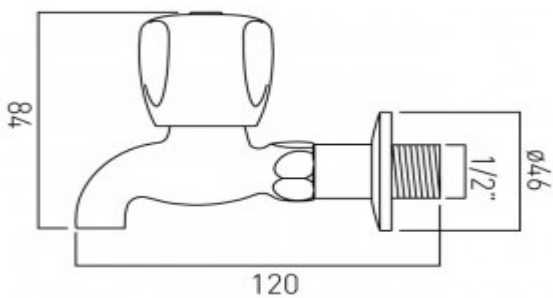

it's a personal experience  
taps | showering | accessories

technical sheet  
product code: WAR-262/CD-10-C/P

technical drawing:

**description:** bidetap 100mm wall mounted supplied with hot and cold indices ceramic cartridge AST-VALVE/CD/CL-1/2 1/2" x 20mm threaded tail connections

**finishes:** chrome

**ECO** recommended flow regulator product code: FR-106/4-PLA

**guarantee:** 12 year guarantee

**minimum operating pressure:** 0.2 bar LP