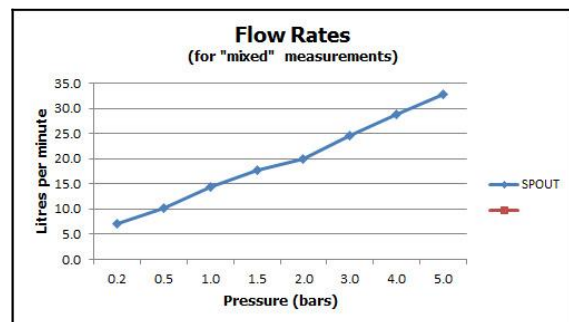

it's a personal experience
taps | showering | accessories

technical sheet
product code: WAR-262/CD-15-C/P

technical drawing:

description: bidetap 150mm wall mounted supplied with hot and cold indices ceramic cartridge AST-VALVE/CD/CL-1/2 1/2" x 20mm threaded tail connections

finishes: chrome

ECO recommended flow regulator product code: FR-106/4-PLA

guarantee: 12 year guarantee

minimum operating pressure: 0.2 bar LP

flow rate at 3.0 bar flow pressure: 25 l/min

'mixed measurements' refers to equal hot and cold water supply flow rate for unregulated flow unless flow regulator fitted as standard