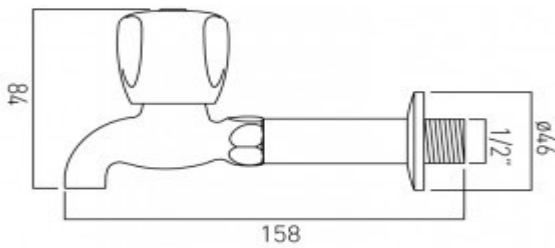

it's a personal experience
taps | showering | accessories

technical sheet
product code: WAR-262/CD-15-C/P

technical drawing:

description: bidetap 150mm wall mounted supplied with hot and cold indices ceramic cartridge AST-VALVE/CD/CL-1/2 1/2" x 20mm threaded tail connections

finishes: chrome

ECO recommended flow regulator product code: FR-106/4-PLA

guarantee: 12 year guarantee

minimum operating pressure: 0.2 bar LP

flow rate at 3.0 bar flow pressure: 25 l/min

'mixed measurements' refers to equal hot and cold water supply flow rate for unregulated flow unless flow regulator fitted as standard