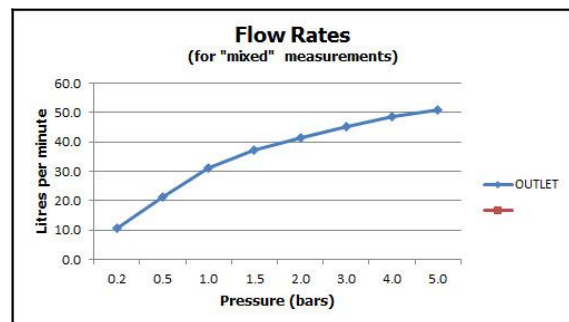

it's a personal experience  
taps | showering | accessories

technical sheet  
product code: WAR-254G/CD-C/P

technical drawing:

**description:** 2 hole sink mixer  
wall mounted  
with swivel spout cold  
ceramic cartridge AST-VALVE/CD/CL-1/2  
hot ceramic cartridge AST-VALVE/CD/HT-1/2  
1/2" x 3/4" x 40mm eccentrics

**finishes:** chrome

**guarantee:** 12 year guarantee

**minimum operating pressure:** 0.2 bar LP

**flow rate at 3.0 bar flow pressure:** 45 l/min

'mixed measurements' refers to equal hot and cold water supply  
flow rate for unregulated flow unless flow regulator fitted as standard