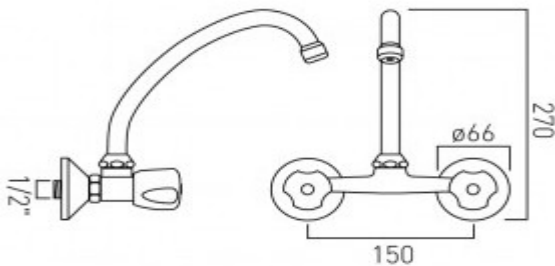

it's a personal experience  
taps | showering | accessories

technical sheet  
product code: WAR-254G/CD-C/P

technical drawing:

**description:** 2 hole sink mixer  
wall mounted  
with swivel spout cold  
ceramic cartridge AST-VALVE/CD/CL-1/2  
hot ceramic cartridge AST-VALVE/CD/HT-1/2  
1/2" x 3/4" x 40mm eccentrics

**finishes:** chrome

**guarantee:** 12 year guarantee

**minimum operating pressure:** 0.2 bar LP

**flow rate at 3.0 bar flow pressure:** 45 l/min

'mixed measurements' refers to equal hot and cold water supply  
flow rate for unregulated flow unless flow regulator fitted as standard