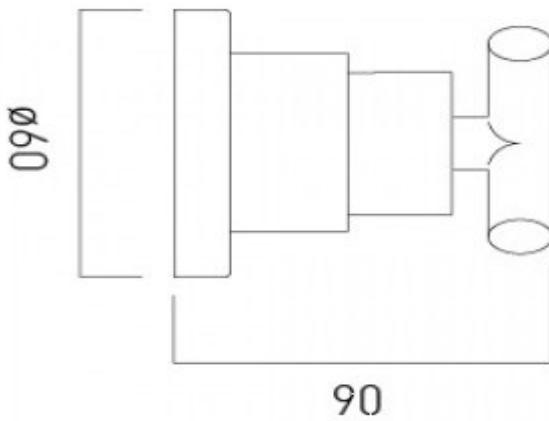

it's a personal experience
taps | showering | accessories

technical sheet
product code: ELW-143-3/4-C/P

technical drawing:

description: concealed stop valve 3/4"
wall mounted
ceramic cartridge ELE-VALVE/CD-3/4
3/4" inlet
3/4" outlet
min-max wall mount 55-75mm

finishes: chrome

guarantee: 12 year guarantee

minimum operating pressure: 0.2 bar LP

flow rate at 3.0 bar flow pressure: 39 l/min

'mixed measurements' refers to equal hot and cold water supply
flow rate for unregulated flow unless flow regulator fitted as standard