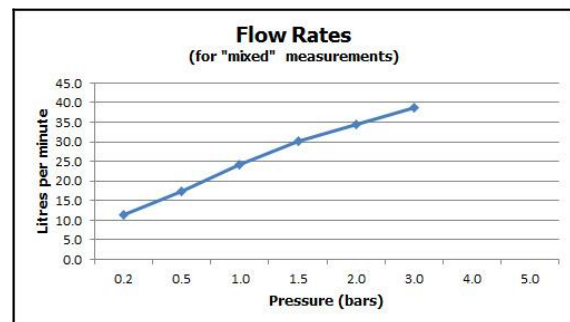

it's a personal experience
taps | showering | accessories

technical sheet
product code: ELW-143-3/4-C/P

technical drawing:

description: concealed stop valve 3/4"
wall mounted
ceramic cartridge ELE-VALVE/CD-3/4
3/4" inlet
3/4" outlet
min-max wall mount 55-75mm

finishes: chrome

guarantee: 12 year guarantee

minimum operating pressure: 0.2 bar LP

flow rate at 3.0 bar flow pressure: 39 l/min

'mixed measurements' refers to equal hot and cold water supply
flow rate for unregulated flow unless flow regulator fitted as standard