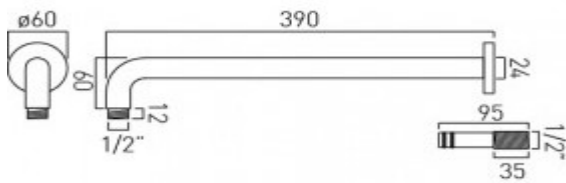

it's a personal experience
taps | showering | accessories

technical sheet

Brushed Gold: product code: WG-EFSA/RO-BRG
Brushed Nickel: product code: WG-EFSA/RO-BRN
Polished Gold: product code: WG-EFSA/RO-PG
Bright Nickel: product code: WG-EFSA/RO-BN

technical drawing:

description: shower arm round easy fit wall mounted

finishes:
Brushed Gold
Brushed Nickel
Polished Gold
Bright Nickel

guarantee: Brushed Gold: 3 years for plated finish, 12 years for all other components
Brushed Nickel: 3 years for plated finish, 12 years for all other components
Polished Gold: 3 years for plated finish, 12 years for all other components
Bright Nickel: 3 years for plated finish, 12 years for all other components