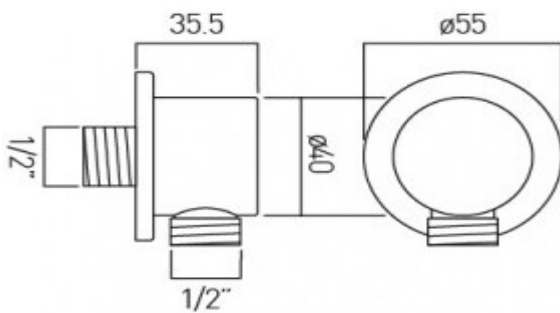

it's a personal experience
taps | showering | accessories

technical sheet

Brushed Gold: product code: ELE-OUTLET-BRG
Brushed Nickel: product code: ELE-OUTLET-BRN
Polished Gold: product code: ELE-OUTLET-PG
Bright Nickel: product code: ELE-OUTLET-BN

technical drawing:

description: elements wall outlet

finishes: Brushed Gold
Brushed Nickel
Polished Gold
Bright Nickel

guarantee: Brushed Gold: 3 years for plated finish, 12 years for all other components
Brushed Nickel: 3 years for plated finish, 12 years for all other components
Polished Gold: 3 years for plated finish, 12 years for all other components
Bright Nickel: 3 years for plated finish, 12 years for all other components