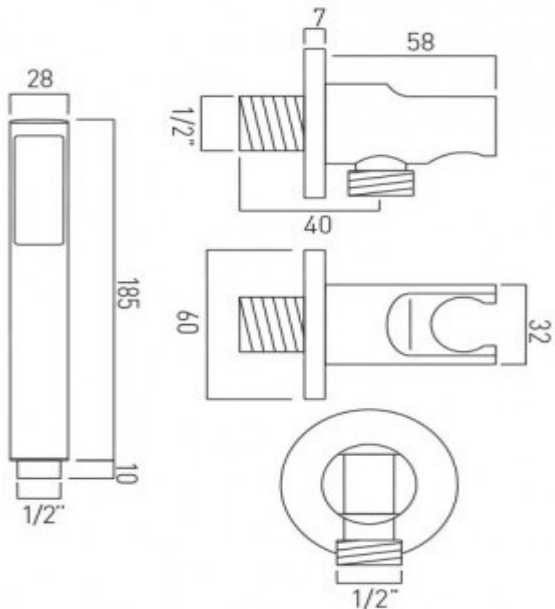

it's a personal experience
taps | showering | accessories

technical sheet

Brushed Gold: product code: ZOO-SFMKWO-BRG
Brushed Nickel: product code: ZOO-SFMKWO-BRN
Polished Gold: product code: ZOO-SFMKWO-PG
Bright Nickel: product code: ZOO-SFMKWO-BN

technical drawing:

description: single function mini shower kit
wall mounted
with hose and bracket with integral outlet
1/2" inlet

finishes: Brushed Gold
Brushed Nickel
Polished Gold
Bright Nickel

guarantee: Brushed Gold: 3 years for plated finish, 12 years for all other components
Brushed Nickel: 3 years for plated finish, 12 years for all other components
Polished Gold: 3 years for plated finish, 12 years for all other components
Bright Nickel: 3 years for plated finish, 12 years for all other components

minimum operating pressure: 0.2 bar LP

flow rate at 3.0 bar flow pressure: 29 l/min