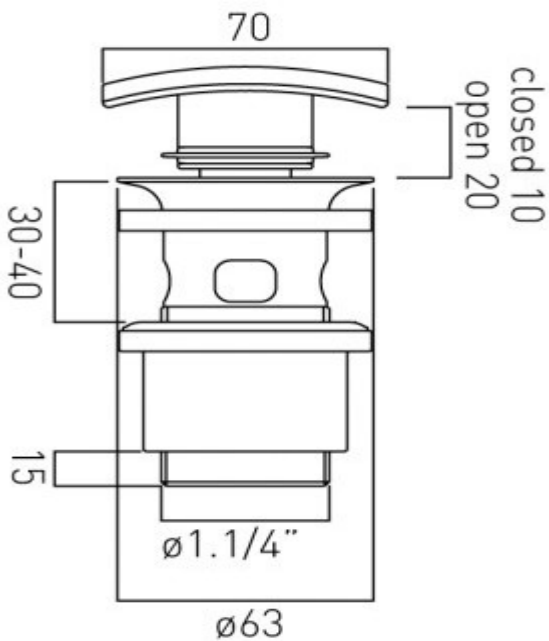

it's a personal experience
taps | showering | accessories

technical sheet
product code: PEX-389/SQ-S-C/P

technical drawing:

description: square push type slotted basin waste
1.1/4" x 10mm threaded connections