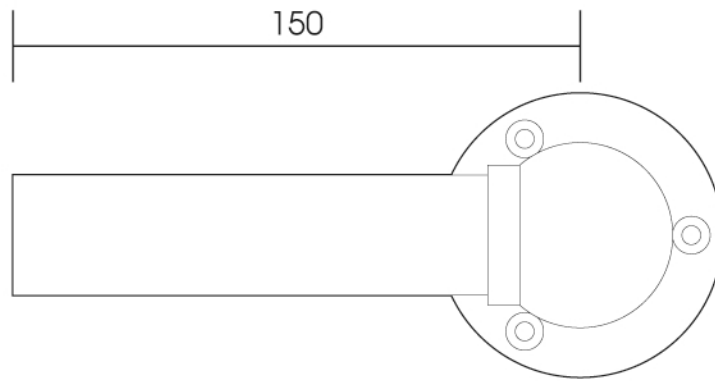

# 31.8mm ball-jointed cover shroud

Height: 75  
Width: 188  
Depth: 175

# VOGUE

UK

Manufactured from ISO/CEN CuZn30As (BS CZ126) brass tube

supplied oversized to accomodate  
most towel rail depths

Vogue UK Ltd. reserve the right to alter specifications without prior notice.  
ALL MEASUREMENTS ARE NOMINAL DIMENSIONS ONLY, AND ARE NOT BINDING

SCALE 1:2