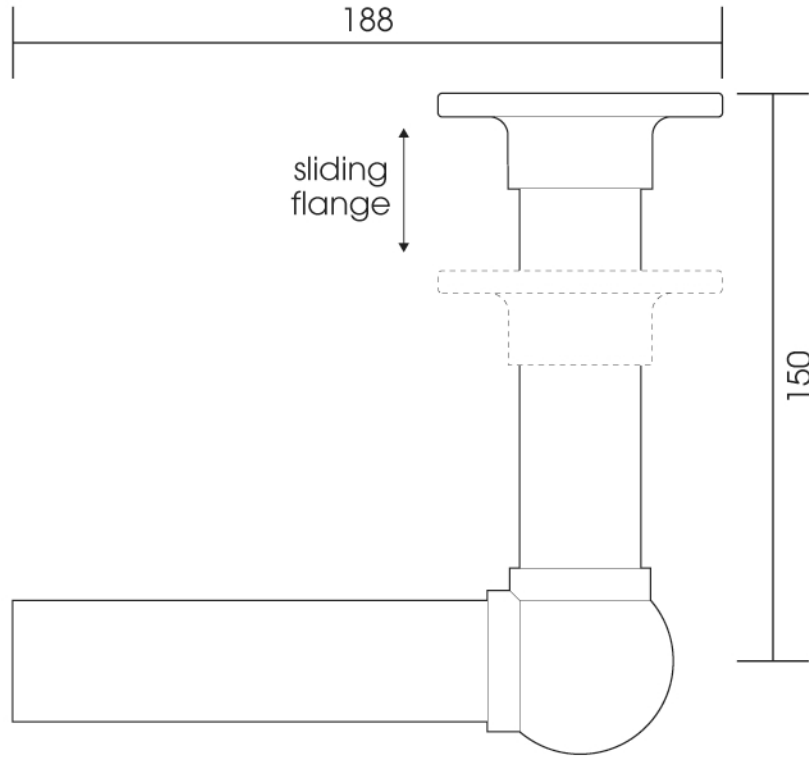

# 31.8mm ball-jointed cover shroud

Height: 75  
Width: 188  
Depth: 175

# VOGUE

UK

Manufactured from ISO/CEN CuZn30As (BS CZ126) brass tube

supplied oversized to accomodate  
most towel rail depths

Vogue UK Ltd. reserve the right to alter specifications without prior notice.  
ALL MEASUREMENTS ARE NOMINAL DIMENSIONS ONLY, AND ARE NOT BINDING

SCALE 1:2