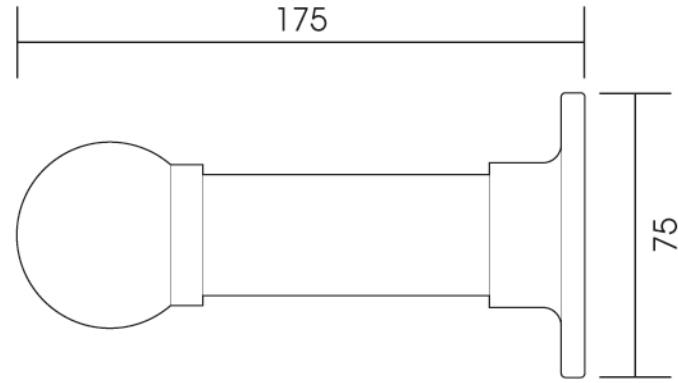

# 31.8mm ball-jointed cover shroud

Height: 75  
Width: 188  
Depth: 175

# VOGUE

UK

Manufactured from ISO/CEN CuZn30As (BS CZ126) brass tube

supplied oversized to accomodate  
most towel rail depths

Vogue UK Ltd. reserve the right to alter specifications without prior notice.  
ALL MEASUREMENTS ARE NOMINAL DIMENSIONS ONLY, AND ARE NOT BINDING

SCALE 1:2