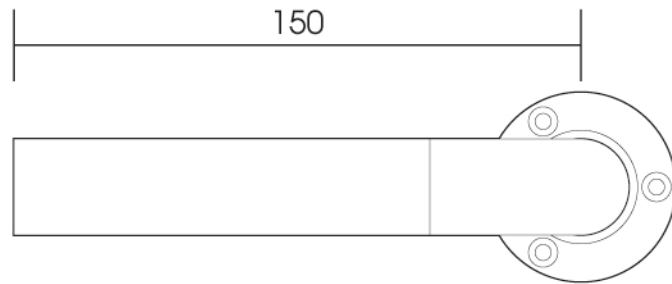

**25.4mm contemporary
cover shroud**

Height: 50
Width: 175
Depth: 163

Tube \varnothing : 25.4

VOGUE
UK

supplied oversized to accomodate
most towel rail depths

Manufactured from ISO/CEN CuZn30As (BS CZ126) brass tube

Vogue UK Ltd. reserve the right to alter specifications without prior notice.
ALL MEASUREMENTS ARE NOMINAL DIMENSIONS ONLY, AND ARE NOT BINDING