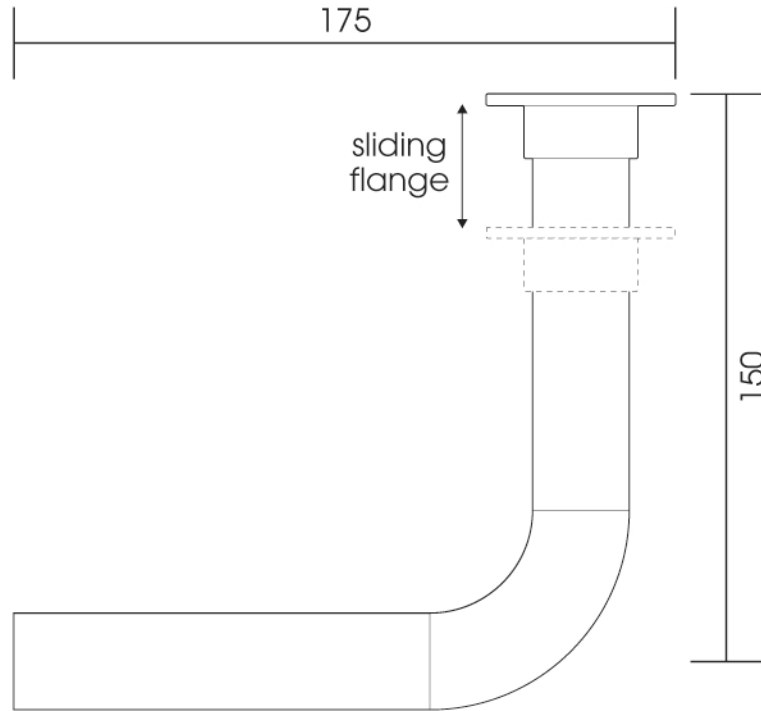

**25.4mm contemporary
cover shroud**

Height: 50
Width: 175
Depth: 163

Tube \varnothing : 25.4

VOGUE
UK

supplied oversized to accomodate
most towel rail depths

Manufactured from ISO/CEN CuZn30As (BS CZ126) brass tube

Vogue UK Ltd. reserve the right to alter specifications without prior notice.
ALL MEASUREMENTS ARE NOMINAL DIMENSIONS ONLY, AND ARE NOT BINDING