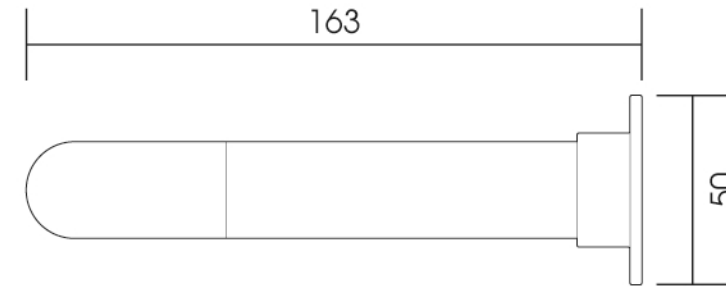

**25.4mm contemporary
cover shroud**

Height: 50
Width: 175
Depth: 163

Tube \varnothing : 25.4

VOGUE
UK

supplied oversized to accomodate
most towel rail depths

Manufactured from ISO/CEN CuZn30As (BS CZ126) brass tube

Vogue UK Ltd. reserve the right to alter specifications without prior notice.
ALL MEASUREMENTS ARE NOMINAL DIMENSIONS ONLY, AND ARE NOT BINDING