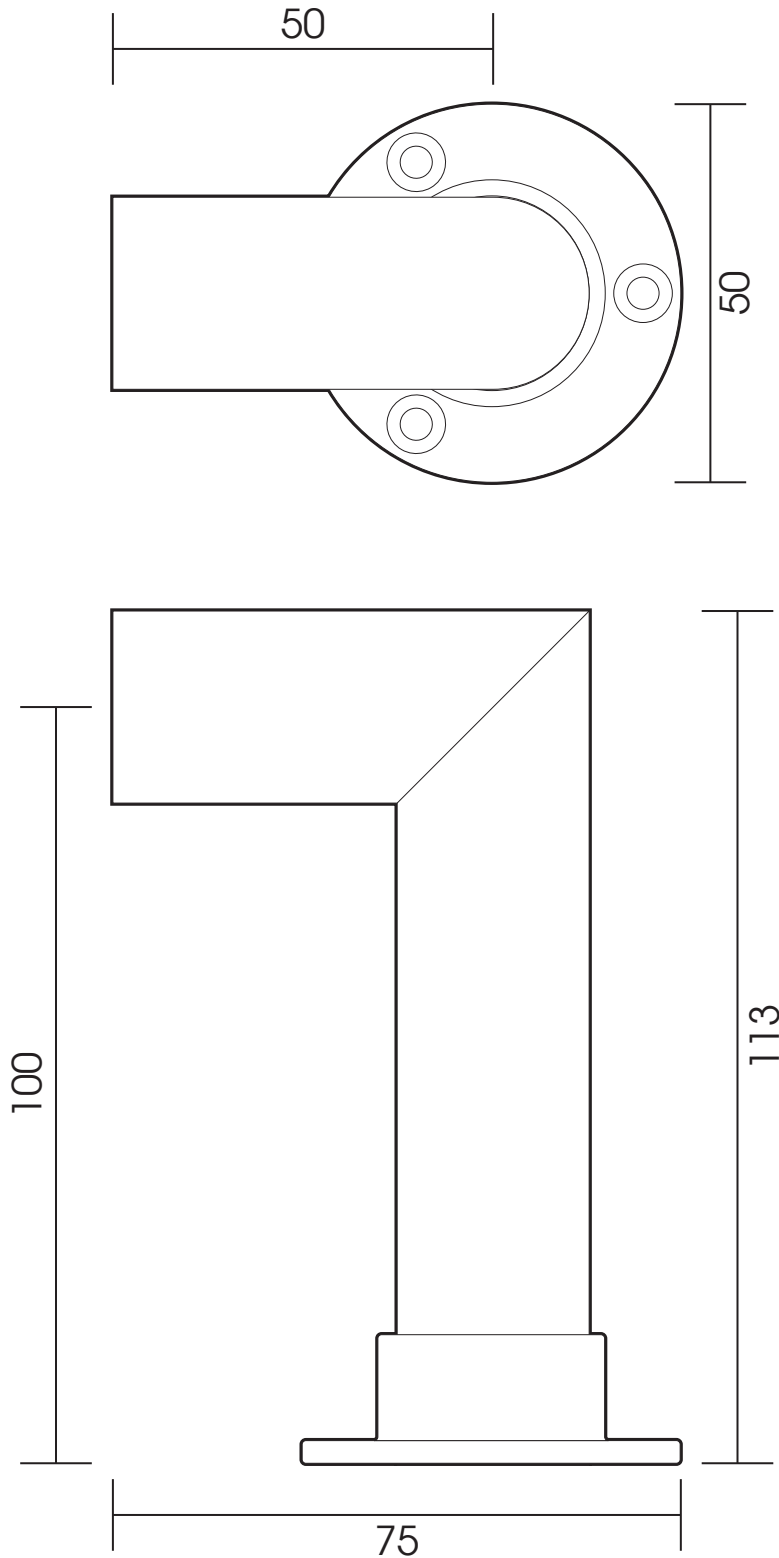

mitred cover shroud

Height: 50

Width: 75

Depth: 113

Tube \varnothing : 25.4

Output @ 50°C Δ T: N/A

Electric element: N/A

All dimensions in millimetres

Manufactured from ISO/CEN CuZn30As (BS CZ126) brass tube

Vogue UK Ltd. reserve the right to alter specifications without prior notice.
All measurements given are nominal dimensions only.

SCALE 1:1

Units 6-10 Strawberry Lane Industrial Estate
Strawberry Lane
Willenhall
West Midlands WV13 3RS