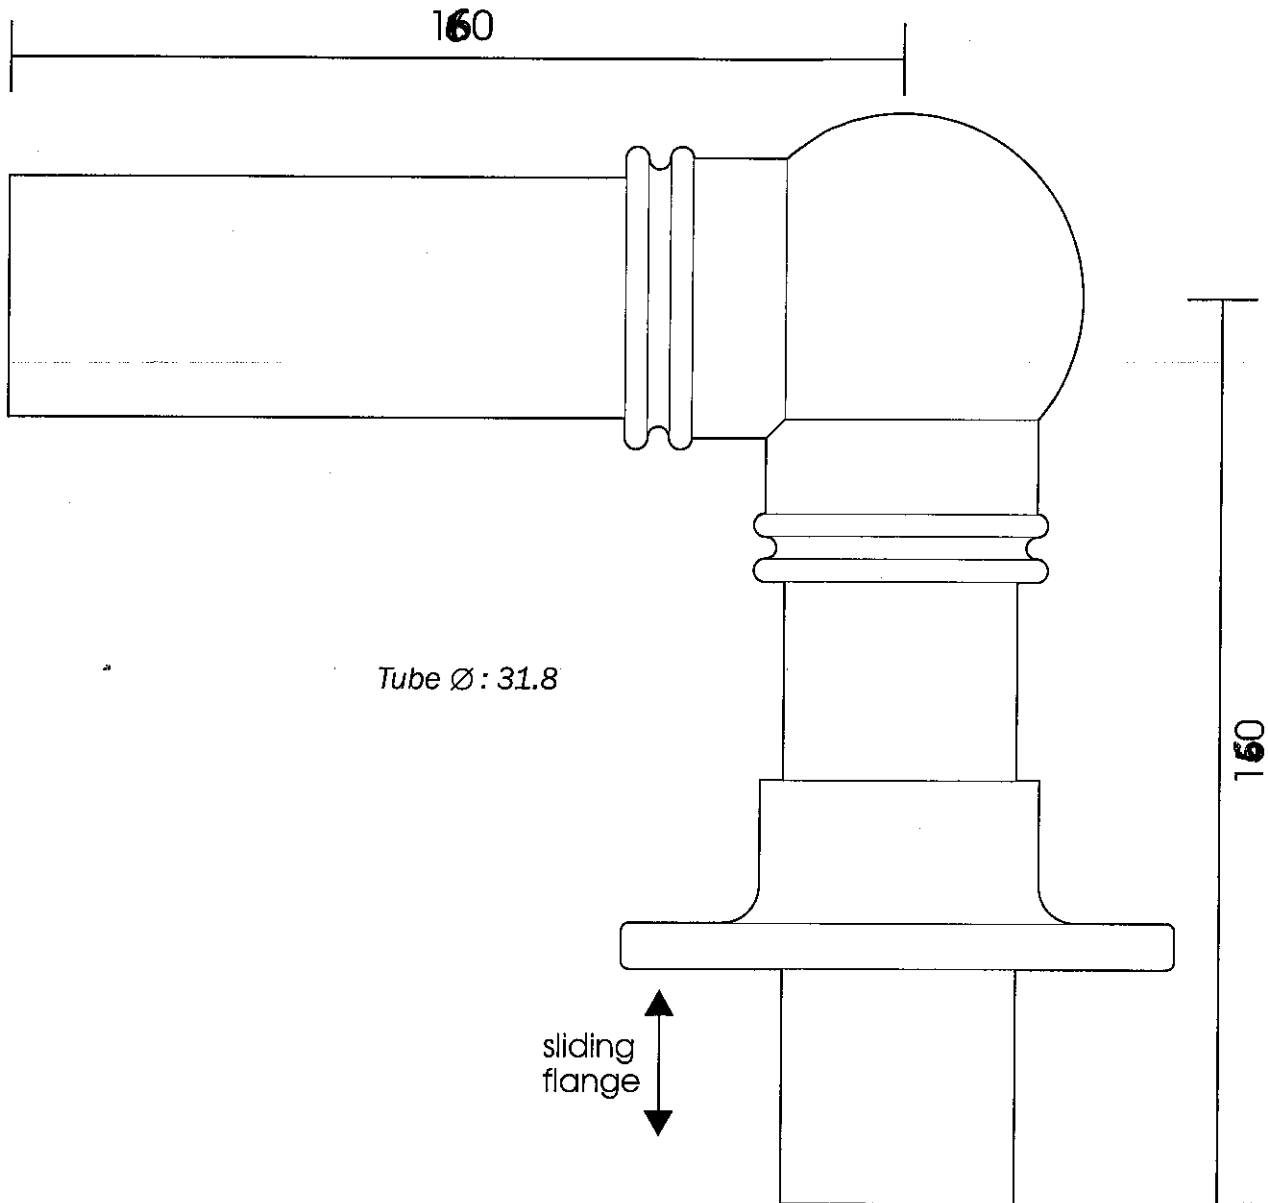

AC007 f Originals cover-shroud

All dimensions in millimetres

Manufactured from ISO/CEN CuZn30As (BS CZ126) brass tube

Vogue UK Ltd. reserve the right to alter specifications without prior notice.
All measurements are nominal dimensions only, and are not binding

SCALE 1:1

Units 6-10 Strawberry Lane Industrial Estate
Strawberry Lane
Willenhall
West Midlands WV13 3RS

Tel: 01902 387000
Fax: 01902 387001
e-mail: sales@vogueuk.co.uk
www.vogueuk.co.uk