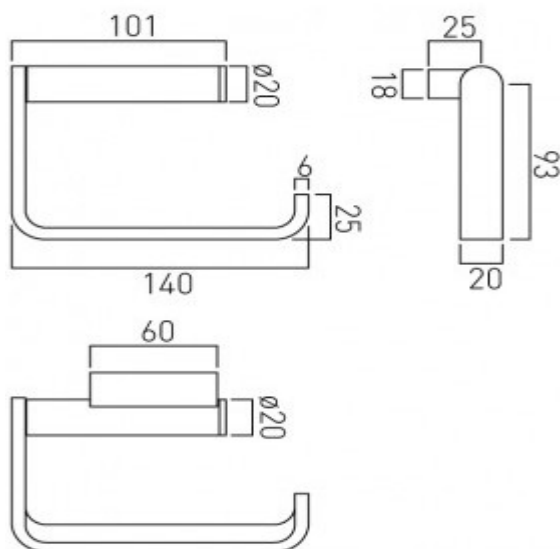

it's a personal experience
taps | showering | accessories

technical sheet
product code: INF-180-C/P

technical drawing:

description: open paper holder
wall mounted

finishes: chrome

guarantee: 12 year guarantee