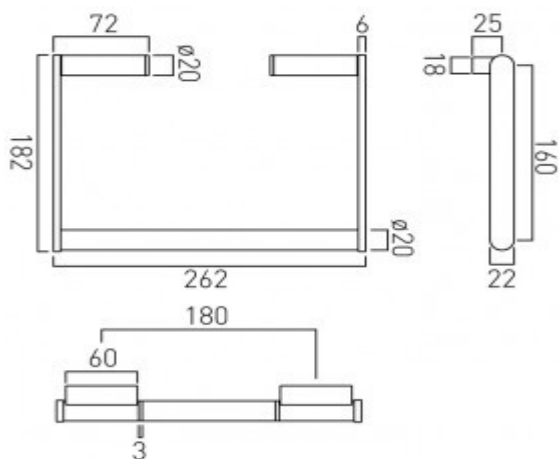

it's a personal experience
taps | showering | accessories

technical sheet
product code: INF-181-C/P

technical drawing:

description: towel ring
wall mounted

finishes: chrome

guarantee: 12 year guarantee