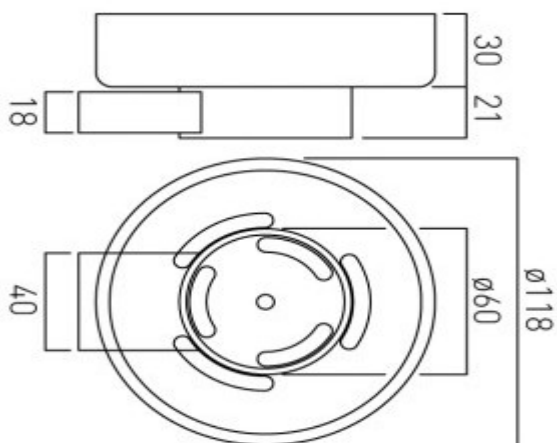

it's a personal experience
taps | showering | accessories

technical sheet
product code: INF-182-C/P

technical drawing:

description: frosted glass soap dish and holder wall mounted

finishes: chrome

guarantee: 12 year guarantee