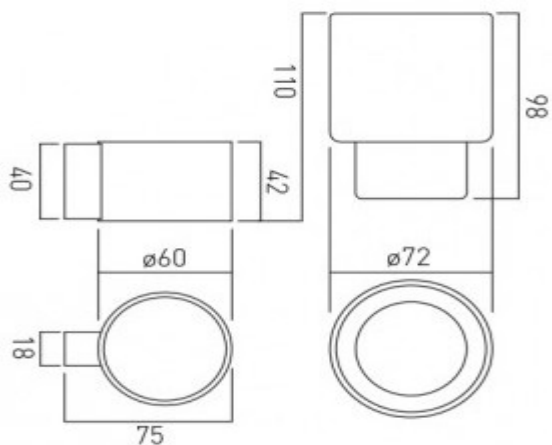

technical drawing:

description: frosted glass tumbler and holder
wall mounted

finishes: chrome

guarantee: 12 year guarantee