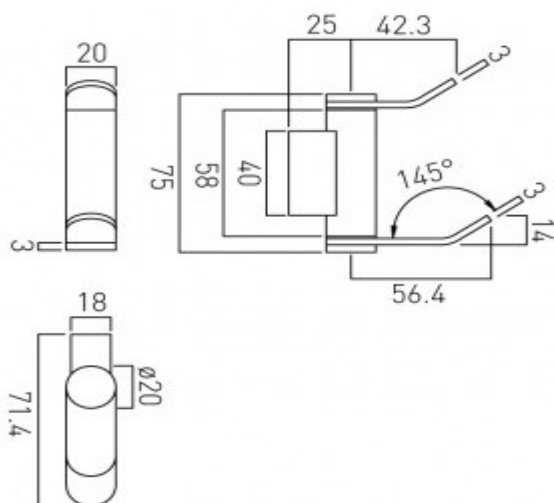

it's a personal experience
taps | showering | accessories

technical sheet
product code: INF-186-C/P

technical drawing:

description: double swivel robe hook
wall mounted

finishes: chrome

guarantee: 12 year guarantee