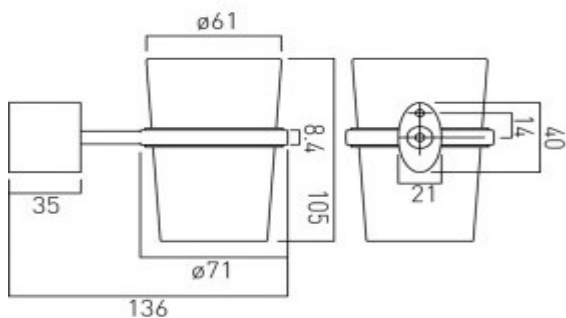

it's a personal experience
taps | showering | accessories

technical sheet
product code: SOH-183-C/P

technical drawing:

description: frosted glass tumbler and holder
wall mounted

finishes: chrome

guarantee: 12 year guarantee