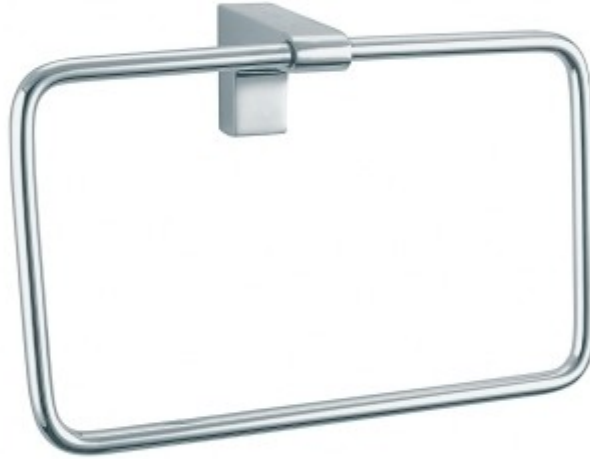

it's a personal experience  
taps | showering | accessories

technical sheet  
product code: ATO-181-C/P

technical drawing:

**description:** towel ring  
wall mounted

**finishes:** chrome

**guarantee:** 12 year guarantee