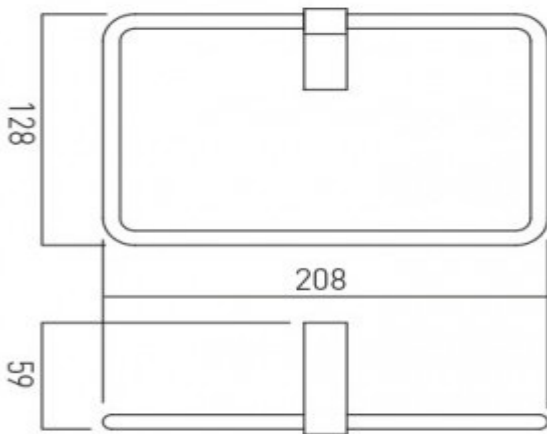

it's a personal experience  
taps | showering | accessories

technical sheet  
product code: ATO-181-C/P

technical drawing:

**description:** towel ring  
wall mounted

**finishes:** chrome

**guarantee:** 12 year guarantee