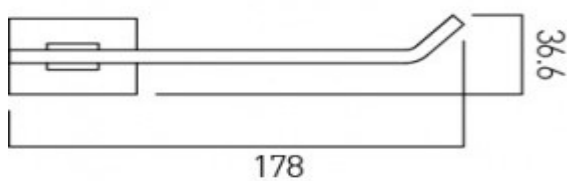

it's a personal experience
taps | showering | accessories

technical sheet
product code: LEV-180-C/P

technical drawing:

description: open paper holder
wall mounted

finishes: chrome

guarantee: 12 year guarantee