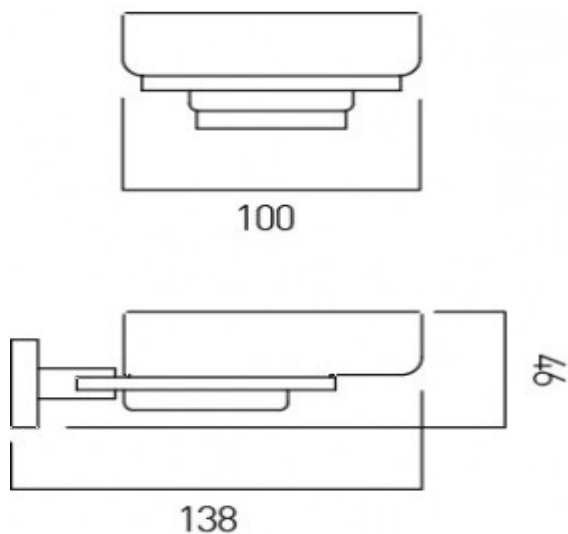

it's a personal experience  
taps | showering | accessories

technical sheet  
product code: LEV-182-C/P

technical drawing:

**description:** frosted glass soap dish and holder wall mounted

**finishes:** chrome