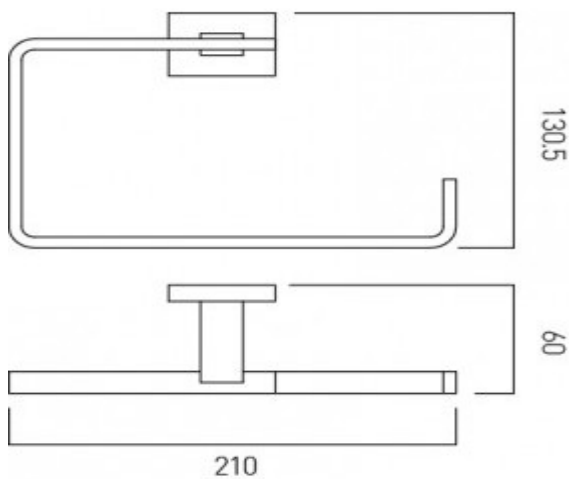

it's a personal experience
taps | showering | accessories

technical sheet
product code: LEV-181-C/P

technical drawing:

description: towel ring
wall mounted

finishes: chrome

guarantee: 12 year guarantee