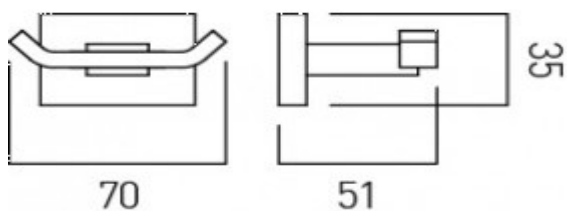

it's a personal experience
taps | showering | accessories

technical sheet
product code: LEV-186-C/P

technical drawing:

description: robe hook
wall mounted

finishes: chrome

guarantee: 12 year guarantee