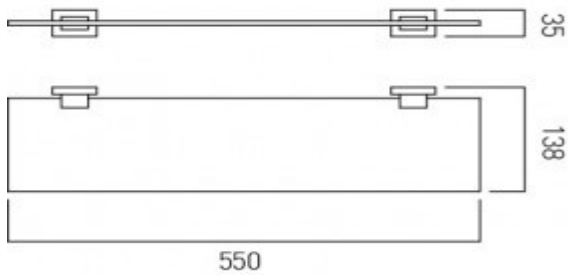

it's a personal experience  
taps | showering | accessories

technical sheet  
product code: LEV-185-C/P

technical drawing:

**description:** frosted glass shelf  
wall mounted  
chrome brackets 550mm (22")