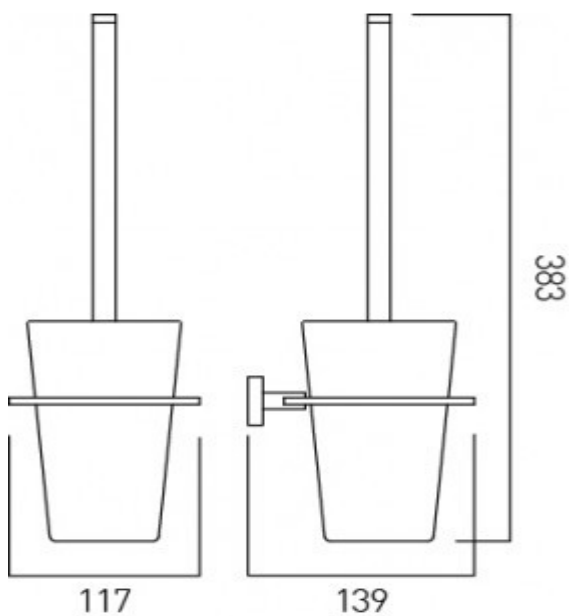

it's a personal experience
taps | showering | accessories

technical sheet
product code: LEV-188-C/P

technical drawing:

description: toilet brush and frosted glass holder
wall mounted

finishes: chrome

guarantee: 12 year guarantee