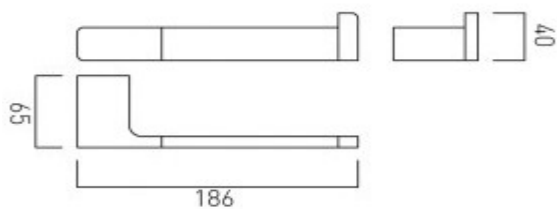

it's a personal experience  
taps | showering | accessories

technical sheet  
product code: SHA-180-C/P

technical drawing:

**description:** paper holder  
wall mounted

**finishes:** chrome

**guarantee:** 12 year guarantee