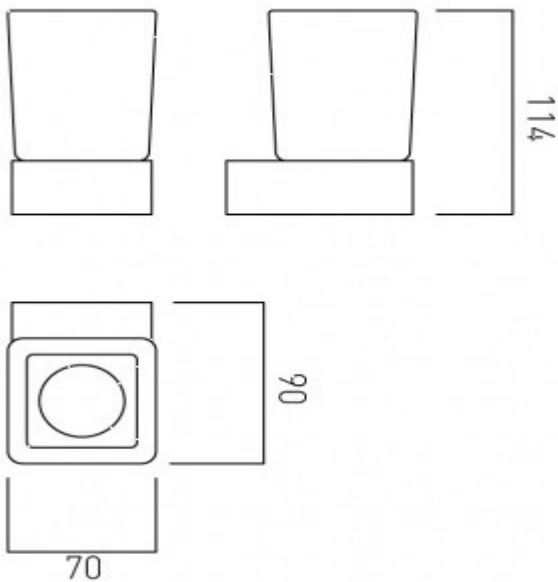

it's a personal experience  
taps | showering | accessories

technical sheet  
product code: SHA-183-C/P

technical drawing:

**description:** frosted glass tumbler and holder  
wall mounted

**finishes:** chrome