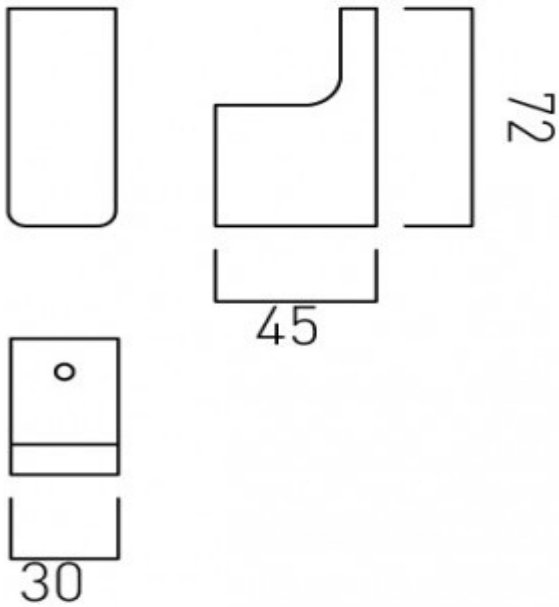

it's a personal experience
taps | showering | accessories

technical sheet
product code: SHA-186-C/P

technical drawing:

description: robe hook
wall mounted

finishes: chrome

guarantee: 12 year guarantee