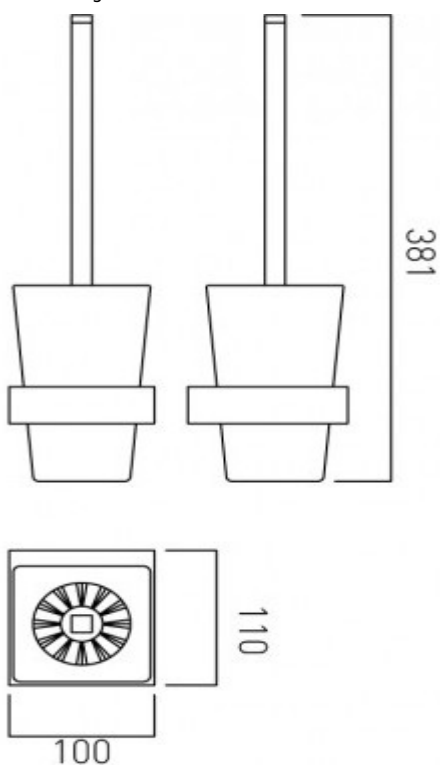

it's a personal experience  
taps | showering | accessories

technical sheet  
product code: SHA-188-C/P

technical drawing:

**description:** toilet brush and frosted glass holder  
wall mounted

**finishes:** chrome