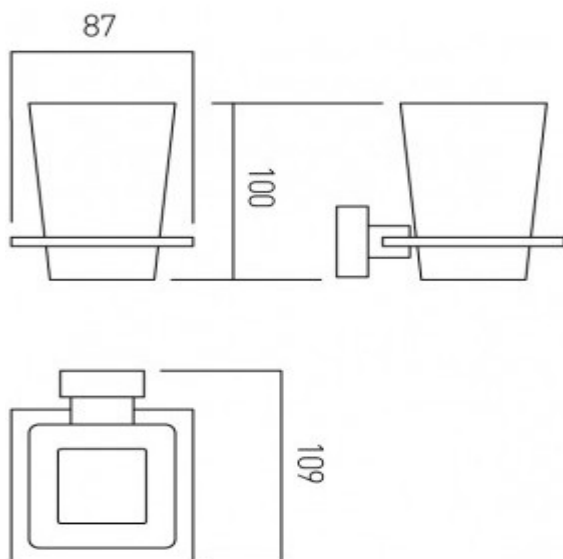

it's a personal experience  
taps | showering | accessories

technical sheet  
product code: SQU-183-C/P

technical drawing:

**description:** frosted glass tumbler and holder  
wall mounted

**finishes:** chrome