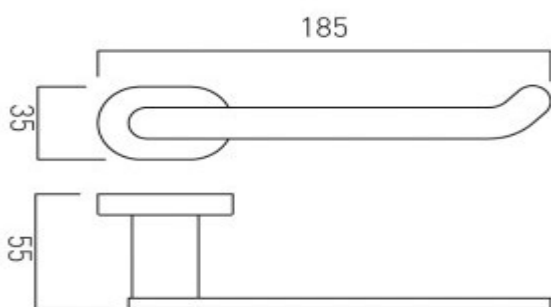

it's a personal experience
taps | showering | accessories

technical sheet
product code: LIF-180-C/P

technical drawing:

description: paper holder
wall mounted

finishes: chrome

guarantee: 12 year guarantee