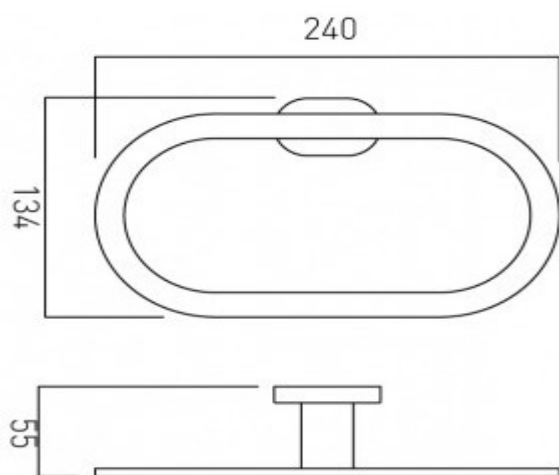

it's a personal experience  
taps | showering | accessories

technical sheet  
product code: LIF-181-C/P

technical drawing:

**description:** towel ring  
wall mounted

**finishes:** chrome

**guarantee:** 12 year guarantee