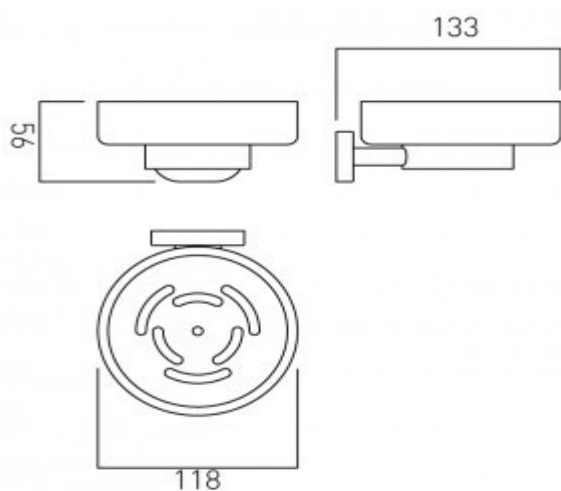

it's a personal experience
taps | showering | accessories

technical sheet
product code: LIF-182-C/P

technical drawing:

description: frosted glass soap dish and holder
wall mounted

finishes: chrome

guarantee: 12 year guarantee