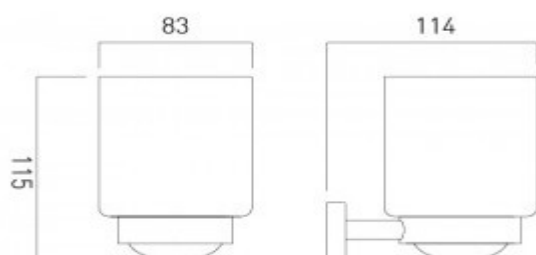

it's a personal experience
taps | showering | accessories

technical sheet
product code: LIF-183-C/P

technical drawing:

description: frosted glass tumbler and holder
wall mounted

finishes: chrome

guarantee: 12 year guarantee