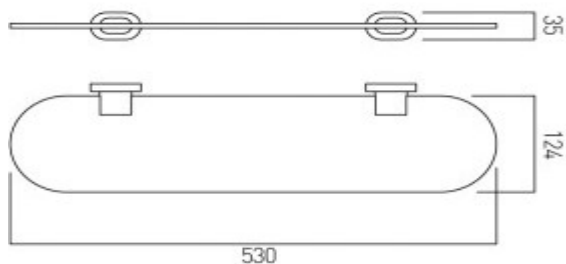

it's a personal experience
taps | showering | accessories

technical sheet
product code: LIF-185-C/P

technical drawing:

description: frosted glass shelf
wall mounted
chrome brackets 530mm (21")

finishes: chrome