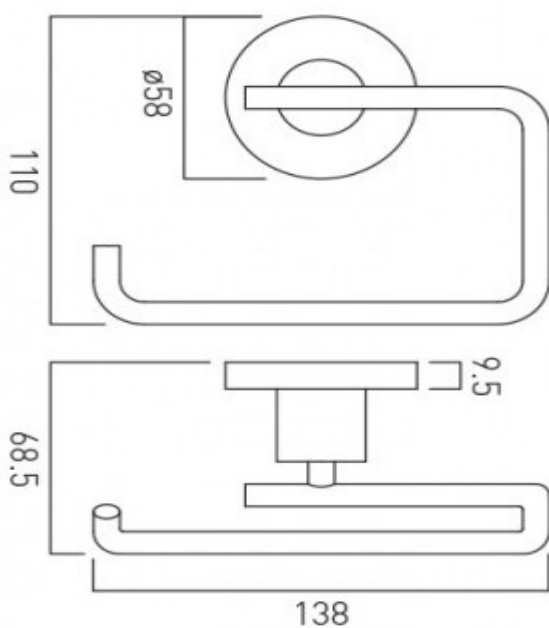

it's a personal experience
taps | showering | accessories

technical sheet
product code: ELE-180-C/P

technical drawing:

description: open paper holder
wall mounted

finishes: chrome

guarantee: 12 year guarantee