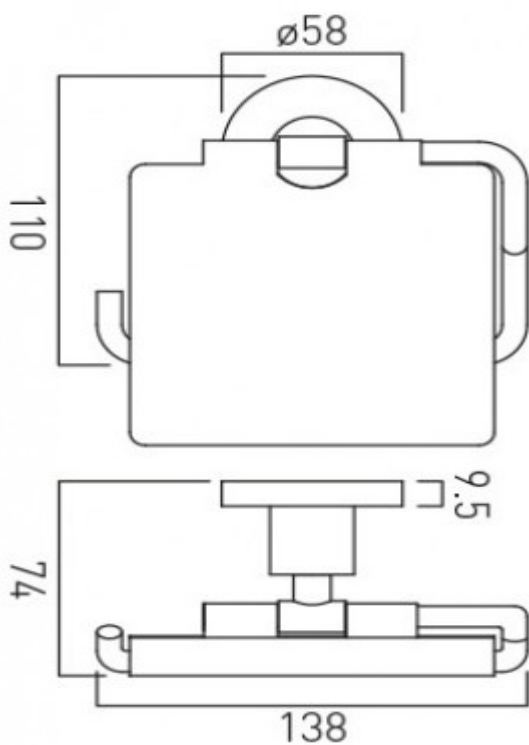

it's a personal experience
taps | showering | accessories

technical sheet
product code: ELE-180A-C/P

technical drawing:

description: covered paper holder
wall mounted

finishes: chrome

guarantee: 12 year guarantee