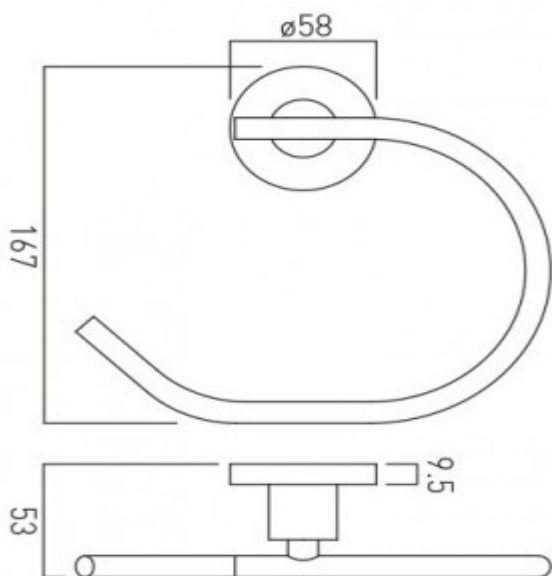

it's a personal experience
taps | showering | accessories

technical sheet
product code: ELE-181-C/P

technical drawing:

description: towel ring
wall mounted

finishes: chrome

guarantee: 12 year guarantee