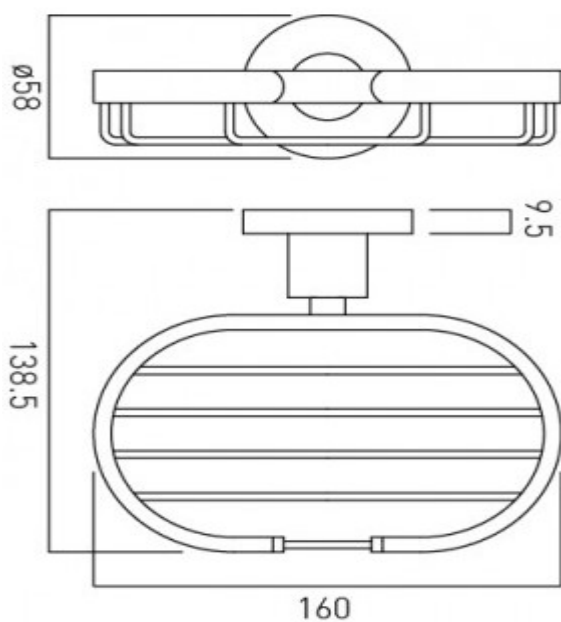

it's a personal experience
taps | showering | accessories

technical sheet
product code: ELE-182A-C/P

technical drawing:

description: shower basket
wall mounted

finishes: chrome

guarantee: 12 year guarantee