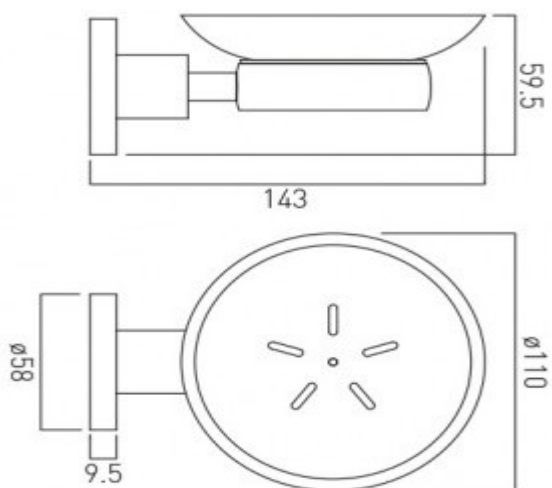

it's a personal experience
taps | showering | accessories

technical sheet
product code: ELE-182-C/P

There is currently no main image for this product.

technical drawing:

description: frosted glass soap dish and holder
wall mounted